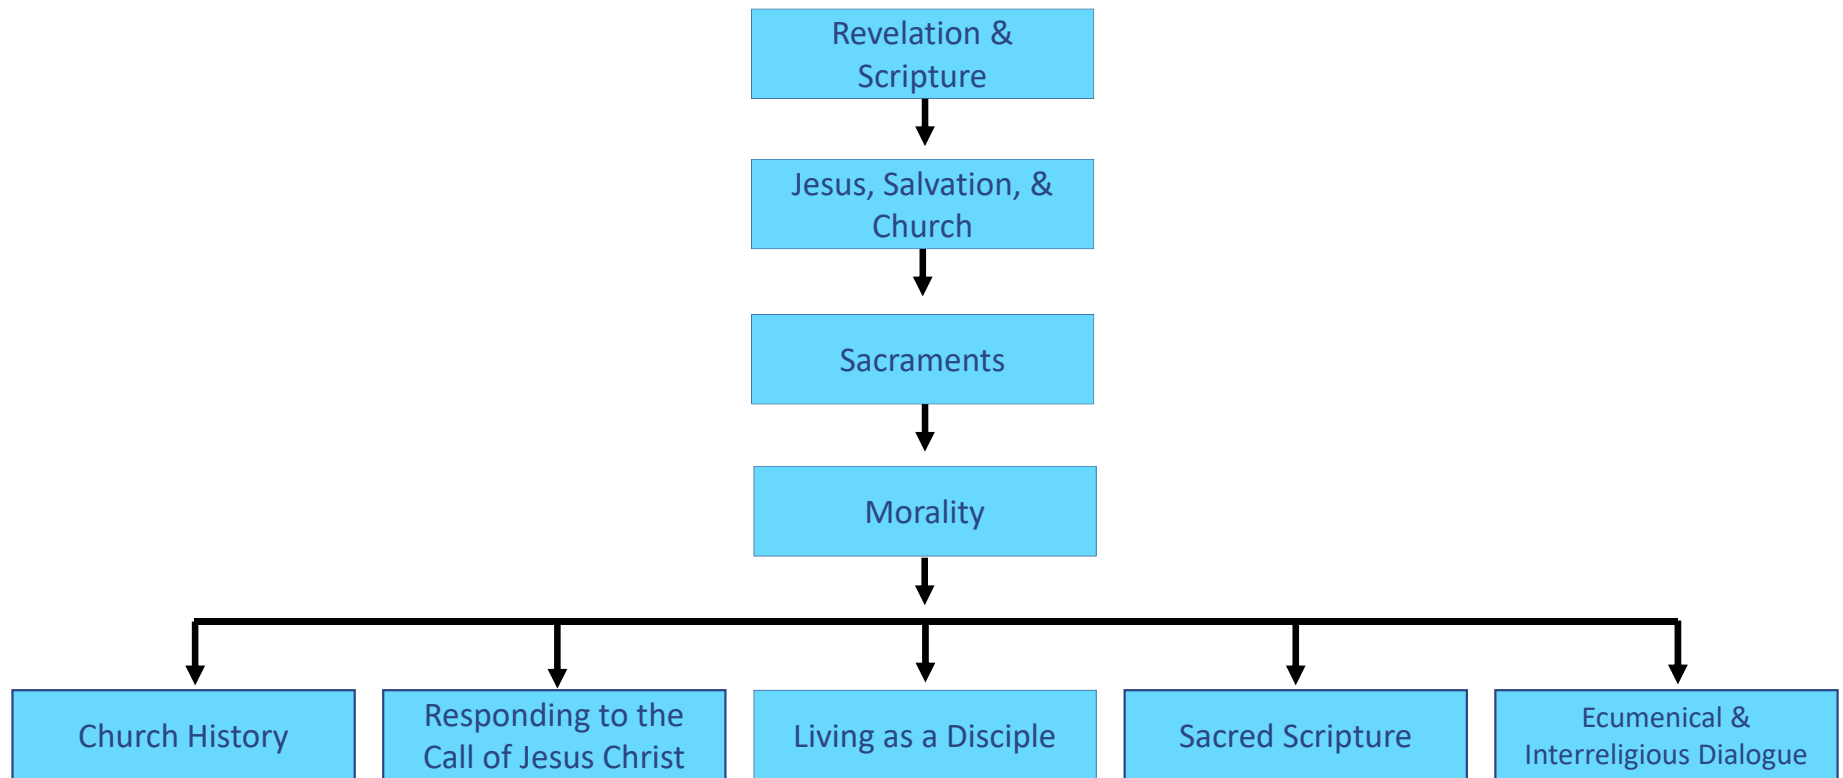

*Color Guard also counts as ½ PE Credit

Ursuline Academy – Physical Education Course Progression

Ursuline Academy – Science Course Progression

Ursuline Academy - Social Studies Course Progression Chart

Ursuline Academy – Theology Course Progression

Ursuline Academy – Visual Arts Course Progression

Ursuline Academy-World Languages Course Progression