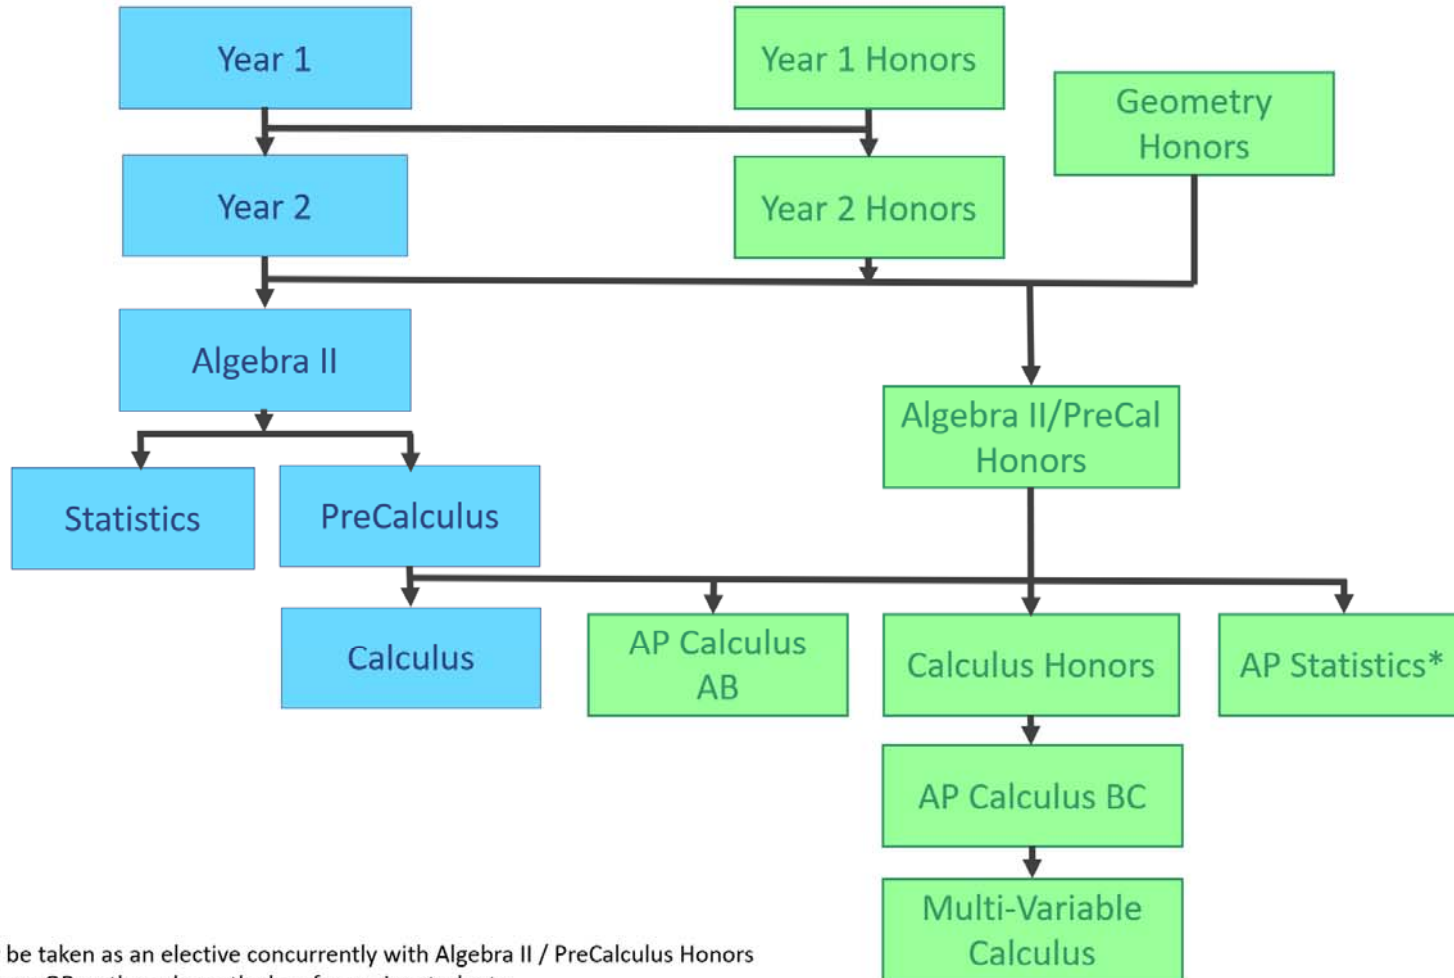

Ursuline Academy – Computer Science Course Progression

*offered as a summer course

Ursuline Academy – English Course Progression

Ursuline Academy – Mathematics Course Progression

***AP Statistics** may be taken as an elective concurrently with Algebra II / PreCalculus Honors or higher level course OR as the sole math class for senior students.

Ursuline Academy - Performing Arts Course Progression Chart

Dance Class is a full year course.
1 semester is a fine art credit & 1 semester is a PE credit.

Advanced Theatre
(requires 2 of the above classes)

*Color Guard also counts as ½ PE Credit

Ursuline Academy – Physical Education Course Progression

Ursuline Academy – Science Course Progression

Ursuline Academy - Social Studies Course Progression Chart

Ursuline Academy – Theology Course Progression