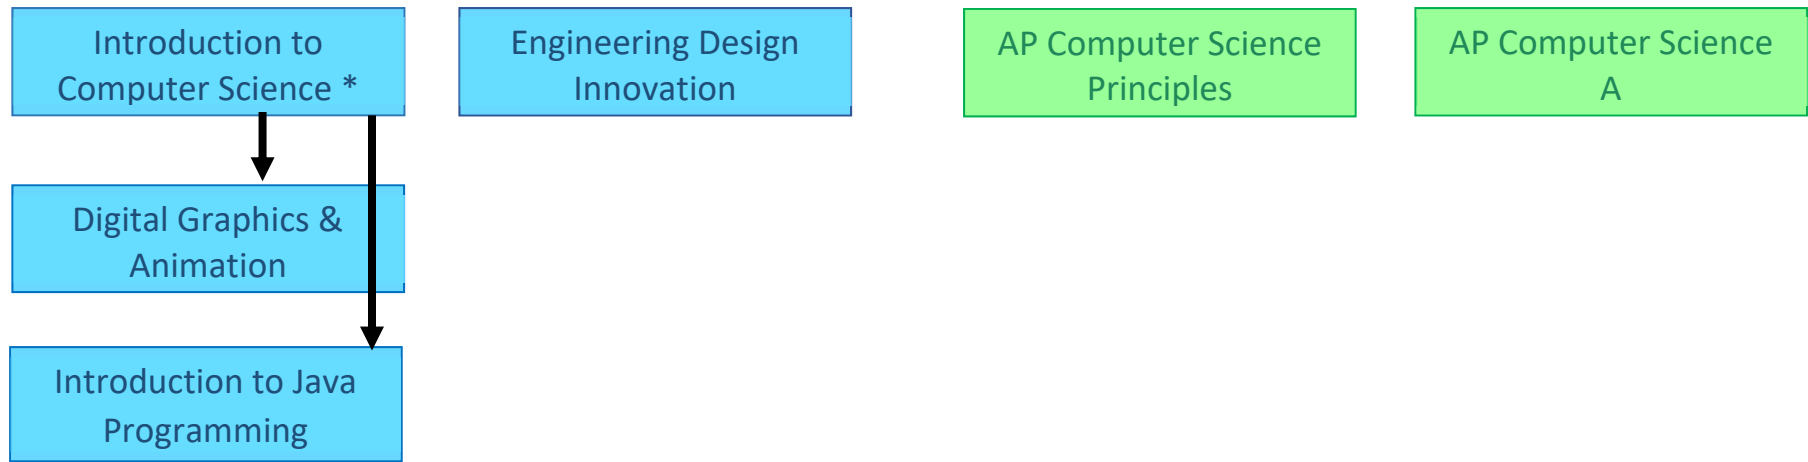

Ursuline Academy – Computer Science Course Progression

*offered as a summer course

Ursuline Academy – English Course Progression

Ursuline Academy – Mathematics Course Progression

***AP Statistics** may be taken as an elective concurrently with Algebra II / PreCalculus Honors or higher level course OR as the sole math class for senior students.

Ursuline Academy - Performing Arts Course Progression Chart

Dance Class is a full year course.
1 semester is a fine art credit & 1 semester is a PE credit.

Advanced Theatre
(requires 2 of the above classes)

*Color Guard also counts as ½ PE Credit

Ursuline Academy – Physical Education Course Progression

Ursuline Academy – Science Course Progression

Ursuline Academy - Social Studies Course Progression Chart

Ursuline Academy – Theology Course Progression