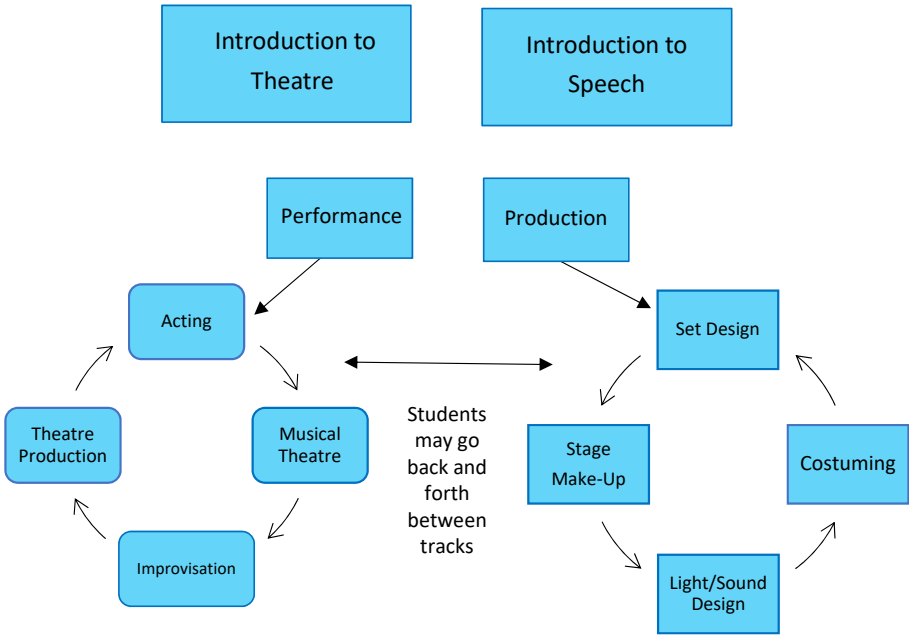

Ursuline Academy – Computer Science Course Progression

*offered as a summer course

Ursuline Academy – English Course Progression

Ursuline Academy – Mathematics Course Progression

***AP Statistics** may be taken as an elective concurrently with Algebra II / PreCalculus Honors or higher level course OR as the sole math class for senior students.

Ursuline Academy - Performing Arts Course Progression Chart

Dance Class is a full year course.
1 semester is a fine art credit & 1 semester is a PE credit.

Advanced Theatre
(requires 2 of the above classes)

*Color Guard also counts as ½ PE Credit

Ursuline Academy – Physical Education Course Progression

Ursuline Academy – Science Course Progression

Ursuline Academy - Social Studies Course Progression Chart

Ursuline Academy – Theology Course Progression

Ursuline Academy – Visual Arts Course Progression

Ursuline Academy-World Languages Course Progression