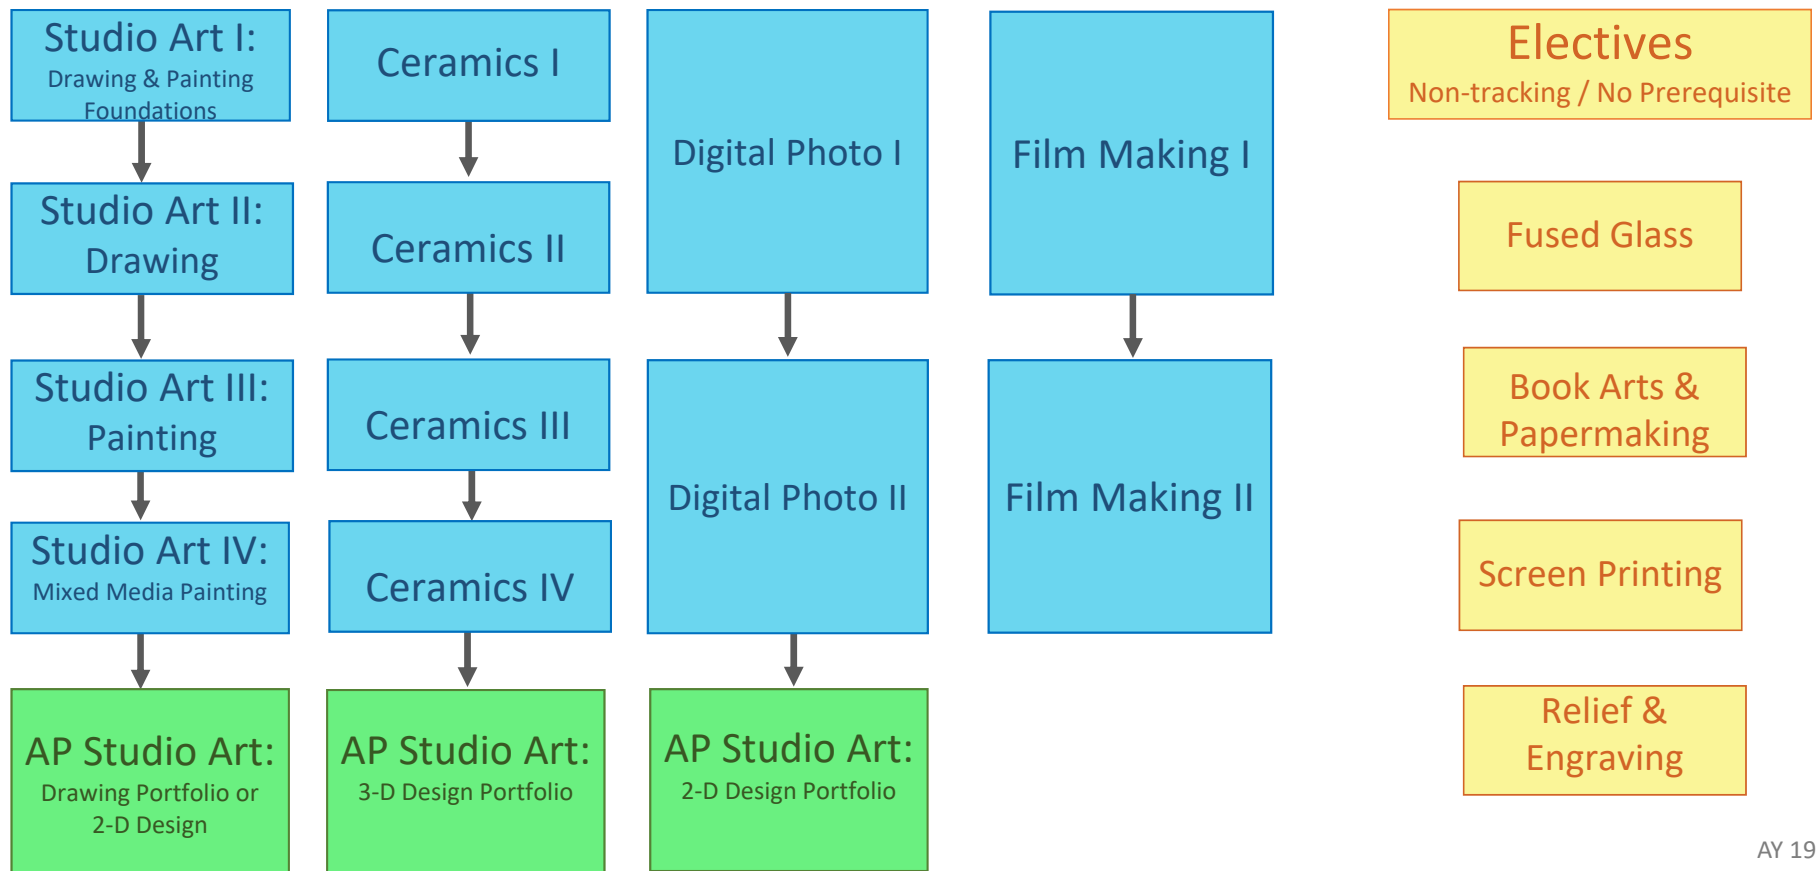

Ursuline Academy – Visual Arts Course Progression