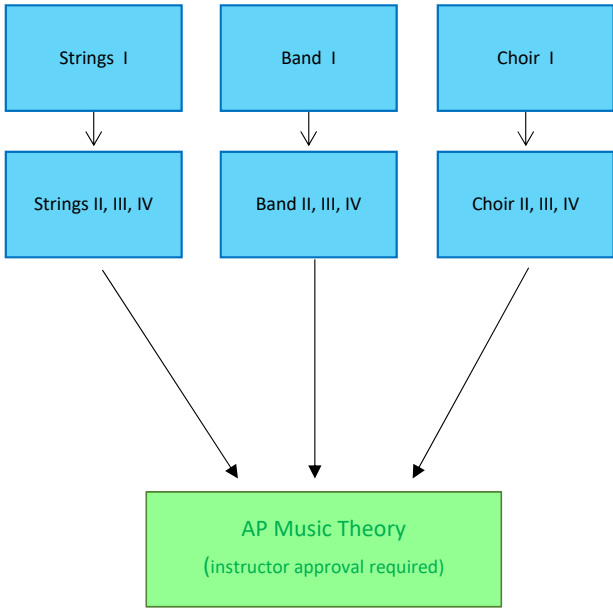

Ursuline Academy – Computer Science Course Progression

*offered as a summer course

Ursuline Academy – English Course Progression

Ursuline Academy – Mathematics Course Progression

***AP Statistics** may be taken as an elective concurrently with Algebra II / PreCalculus Honors or higher level course OR as the sole math class for senior students.

Ursuline Academy - Performing Arts Course Progression Chart

Dance Class is a full year course.
1 semester is a fine art credit & 1 semester is a PE credit.

Advanced Theatre
(requires 2 of the above classes)

*Color Guard also counts as ½ PE Credit

Ursuline Academy – Physical Education Course Progression

Ursuline Academy – Science Course Progression

Ursuline Academy - Social Studies Course Progression Chart

Ursuline Academy – Theology Course Progression