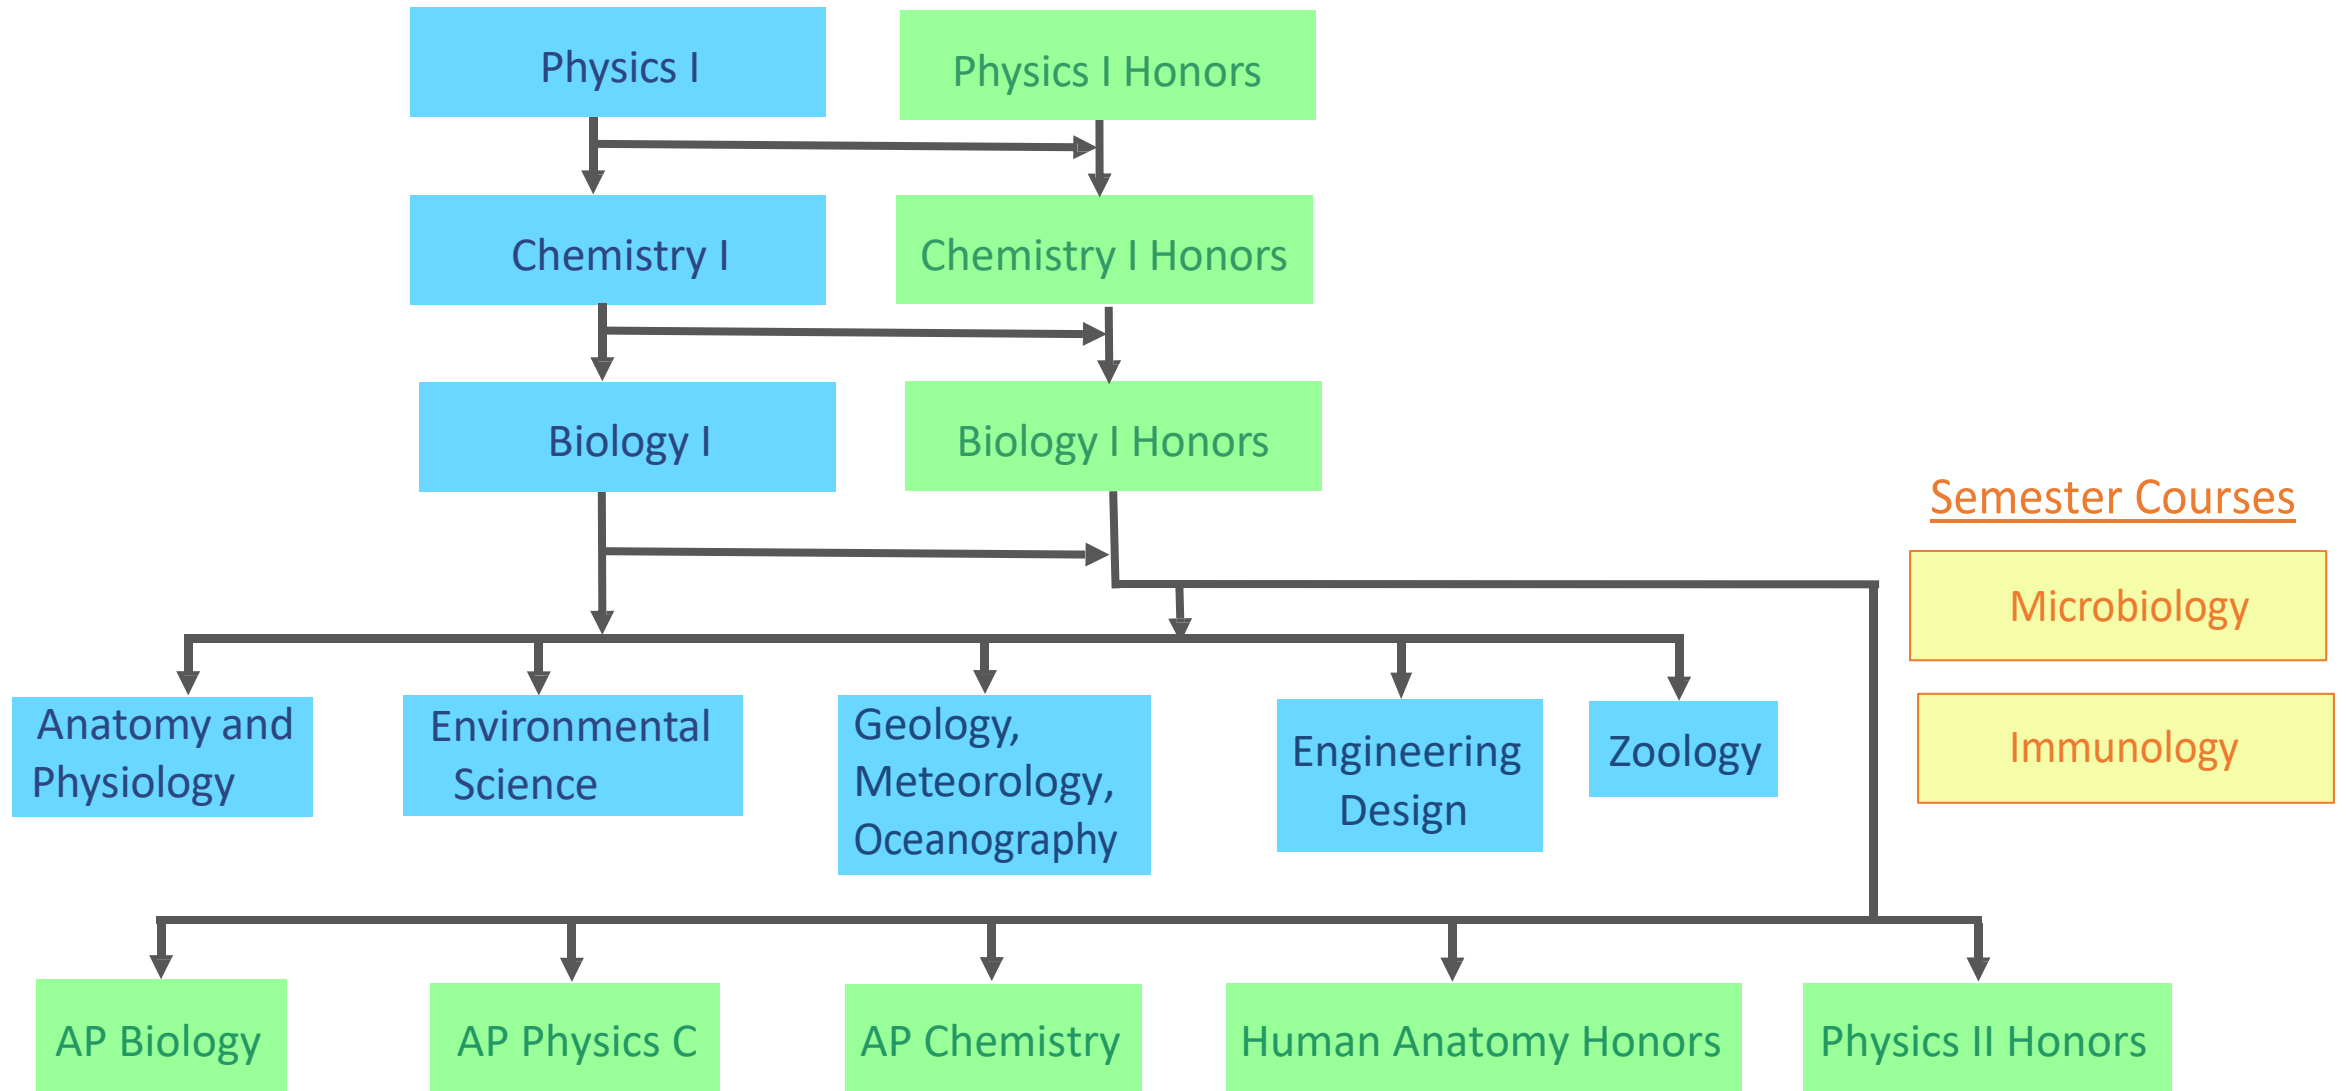

Ursuline Academy – Computer Science Course Progression

*offered as a summer course

Ursuline Academy – English Course Progression

Ursuline Academy – Mathematics Course Progression

***AP Statistics** may be taken as an elective concurrently with Algebra II / PreCalculus Honors or higher level course OR as the sole math class for senior students.

Ursuline Academy - Performing Arts Course Progression Chart

Dance Class is a full year course.
1 semester is a fine art credit & 1 semester is a PE credit.

Advanced Theatre
(requires 2 of the above classes)

*Color Guard also counts as ½ PE Credit

Ursuline Academy – Physical Education Course Progression

Ursuline Academy – Science Course Progression

Ursuline Academy - Social Studies Course Progression Chart

Ursuline Academy – Theology Course Progression