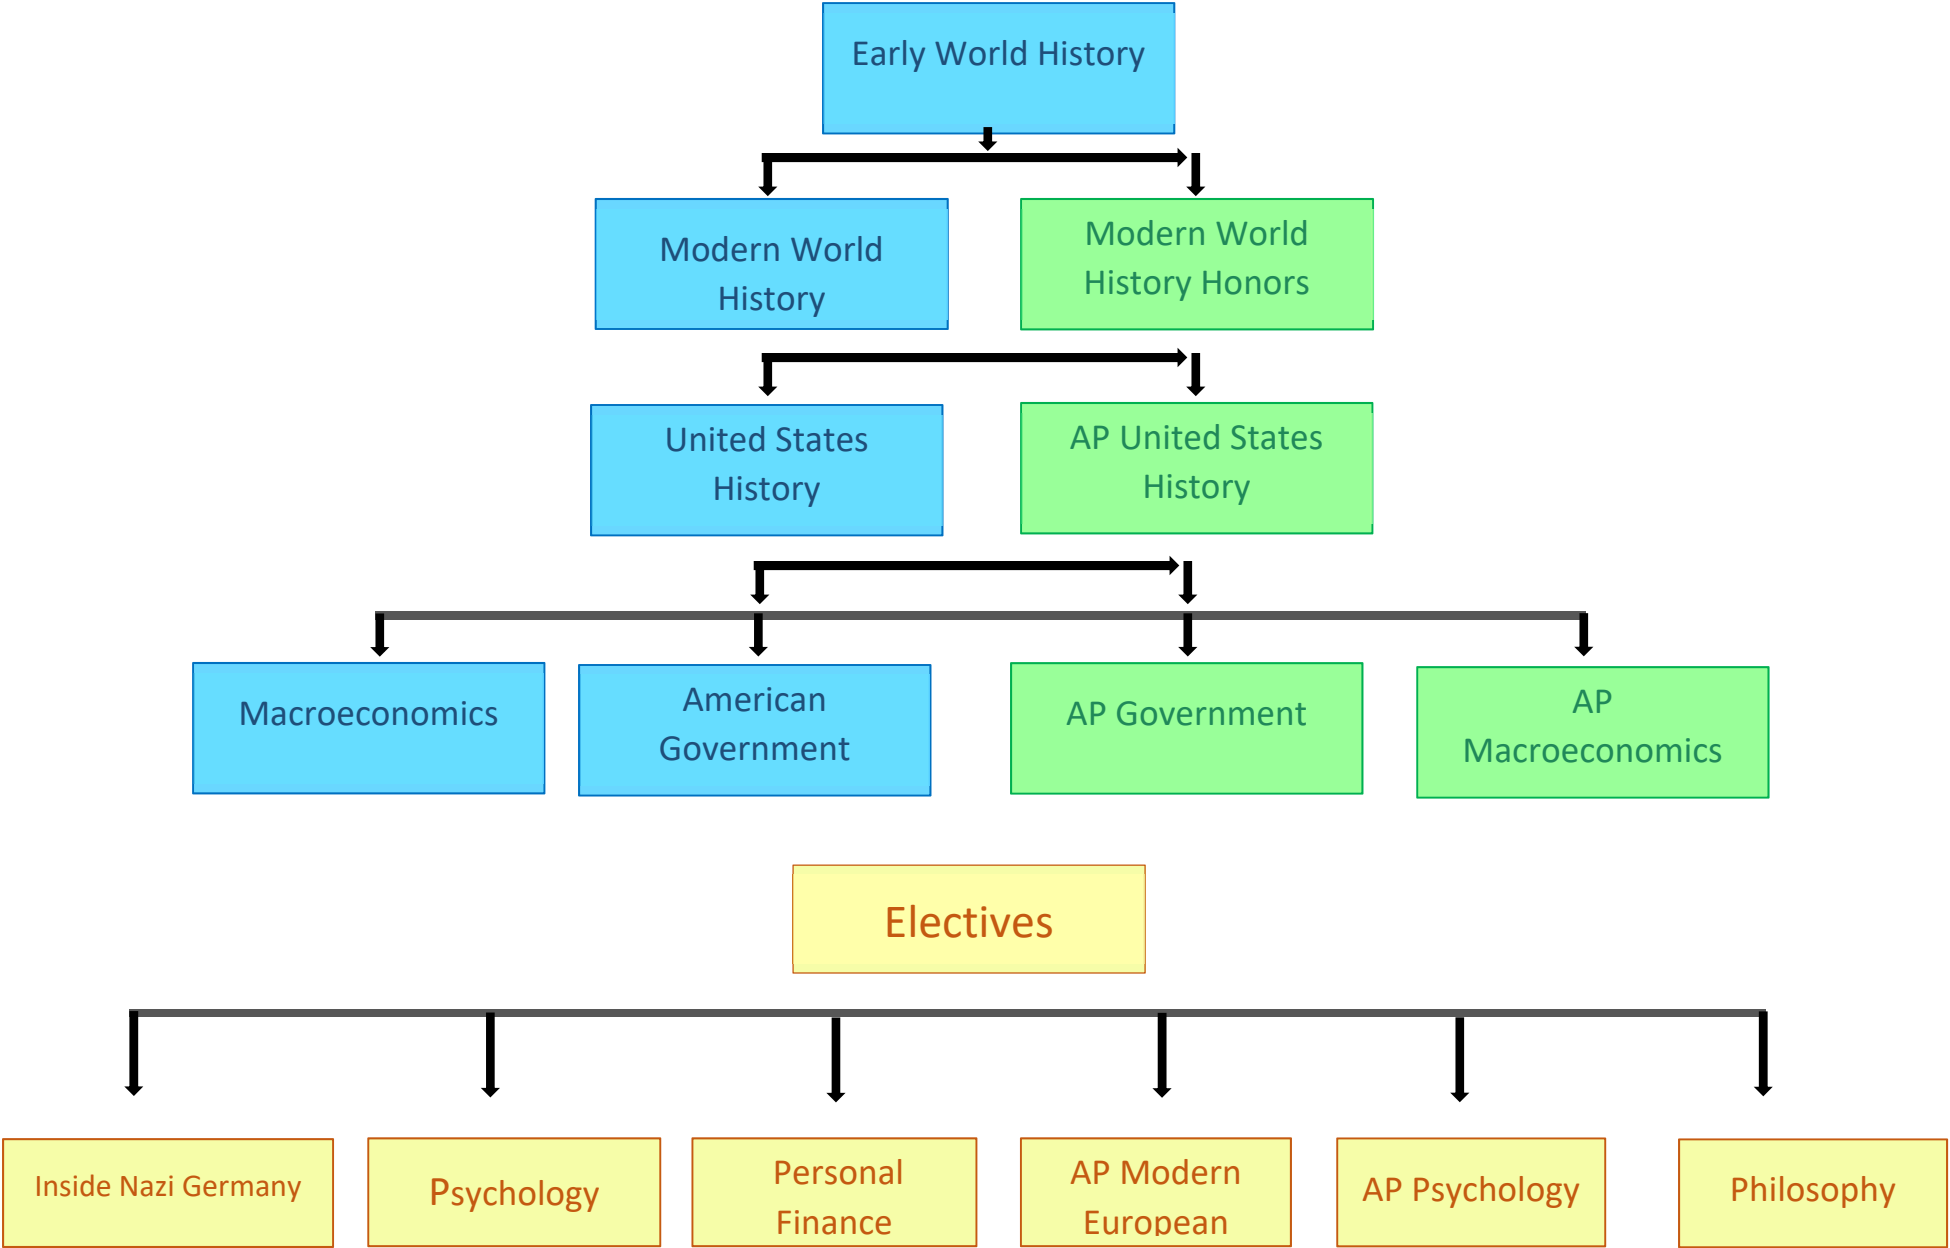

Ursuline Academy - Performing Arts Course Progression Chart

Dance Class is a full year course.
1 semester is a fine art credit & 1 semester is a PE credit.

Advanced Theatre
(requires 2 of the above classes)

*Color Guard also counts as ½ PE Credit

Ursuline Academy – Physical Education Course Progression

Ursuline Academy – Science Course Progression

Ursuline Academy - Social Studies Course Progression Chart

Ursuline Academy – Theology Course Progression

Ursuline Academy – Visual Arts Course Progression

Ursuline Academy-World Languages Course Progression