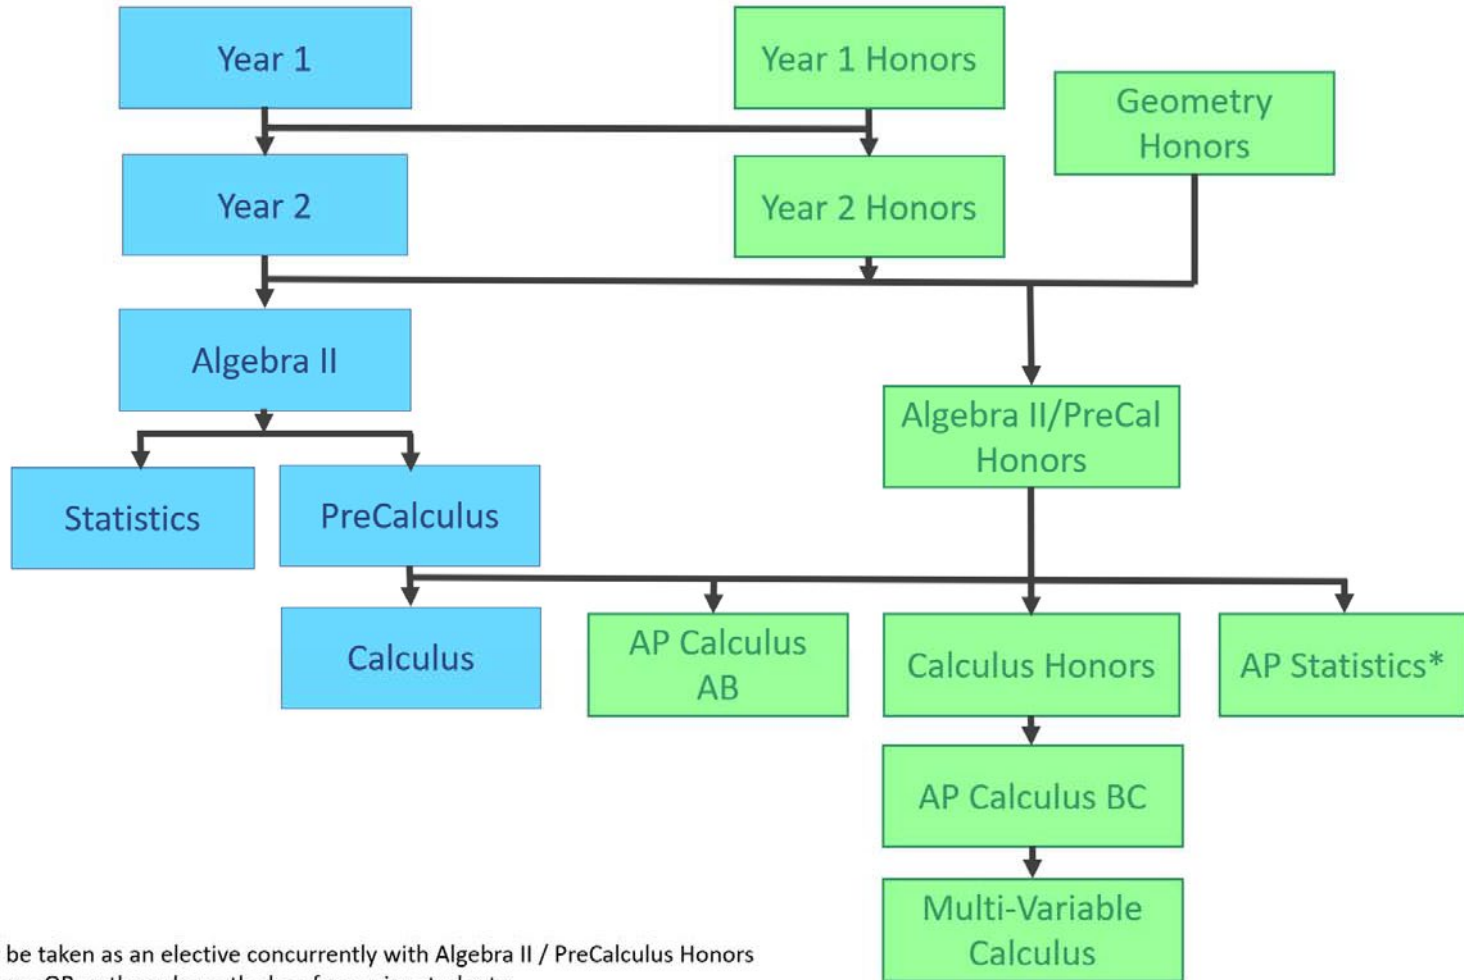

Ursuline Academy – Mathematics Course Progression

***AP Statistics** may be taken as an elective concurrently with Algebra II / PreCalculus Honors or higher level course OR as the sole math class for senior students.